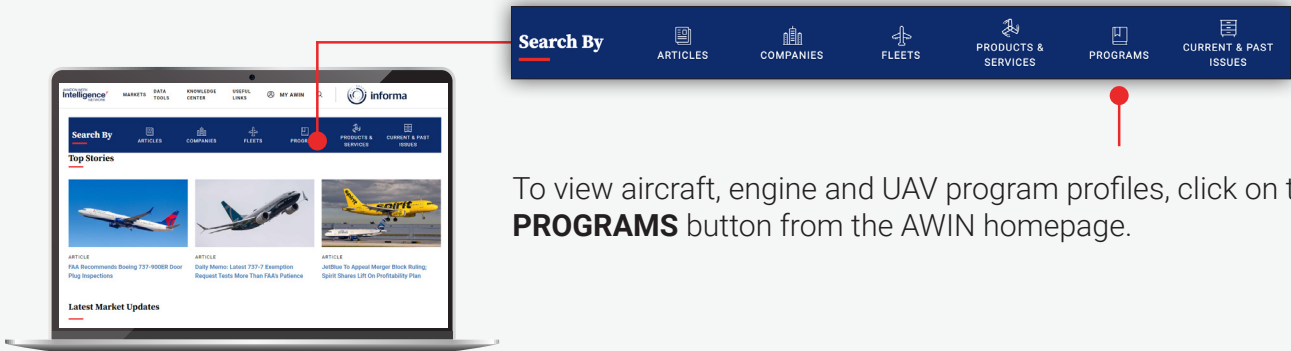

AWIN Quick Start Guide: Program Profiles

To view aircraft, engine and UAV program profiles, click on the **PROGRAMS** button from the AWIN homepage.

You can perform a specific search, or search based on major aircraft and engine programs.

All program profiles include an About section, Latest Articles, Operators list and Suppliers list. To navigate to a different section, simply scroll down to the desired one or click on the corresponding header at the top of your screen.