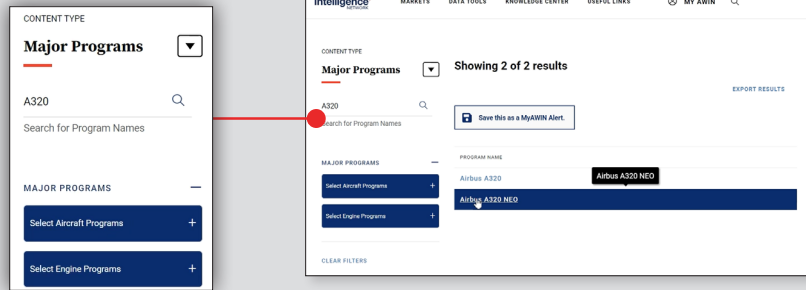

AWIN Quick Start Guide: Program Profiles

To view aircraft, engine and UAV program profiles, click on the **PROGRAMS** button from the AWIN homepage.

You can perform a specific search, or search based on major aircraft and engine programs.

All program profiles include an About section, Latest Articles, Operators list and Suppliers list. To navigate to a different section, simply scroll down to the desired one or click on the corresponding header at the top of your screen.