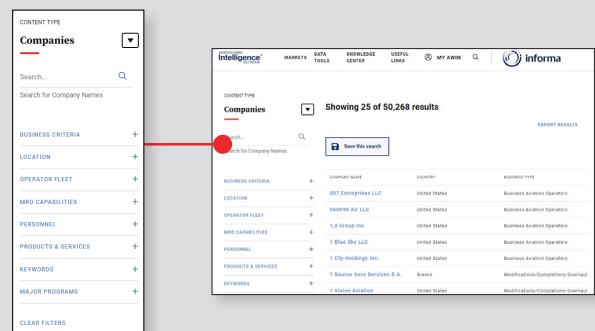

AWIN Quick Start Guide: Companies, Capabilities & Contacts

To view the 50,000+ companies within AWIN's database, click on the **COMPANIES** button on the homepage.

Within the companies page, you can either perform a general search or use filters for a more advanced search to find information on the company you're searching for.

The filters available when performing an advanced search include:

- Business Criteria
- Location
- MRO Capabilities
- Personnel
- Products & Services
- Keywords
- Major Programs

Select the company you're looking for to view the company profile, contact information, relevant articles, personnel, products and services, programs, related organizations, aircraft and engine fleet and more. Note that fields within company pages may vary.